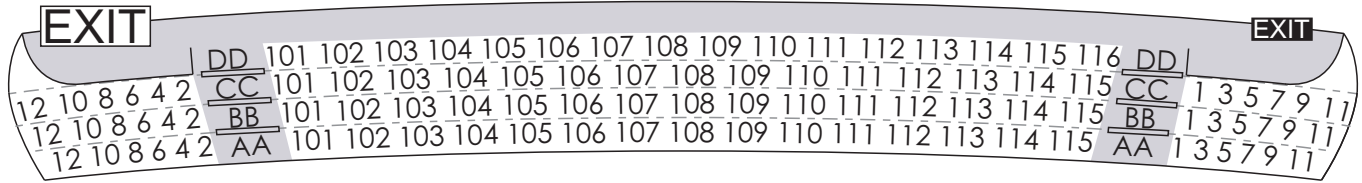

# Bella Rose Arts Centre Seating Plan

**Balcony Right**  
Even Numbered Seats

**Balcony Centre**  
Seats 101 to 116

**Balcony Left**  
Odd Numbered Seats

**Orchestra Right**  
Even Numbered Seats

**Orchestra Centre**  
Seats 101 to 117

**Orchestra Left**  
Odd Numbered Seats

**Legend**

<b>EXIT</b> Standard Entrance/Exit	A Seating Row Letter	----- Change of Floor Grade
<b>EXIT</b> Emergency Exit Only	105 Seat Number	≡ Stairs
	<b>105</b> Accessibility Seating	▬ Aisles