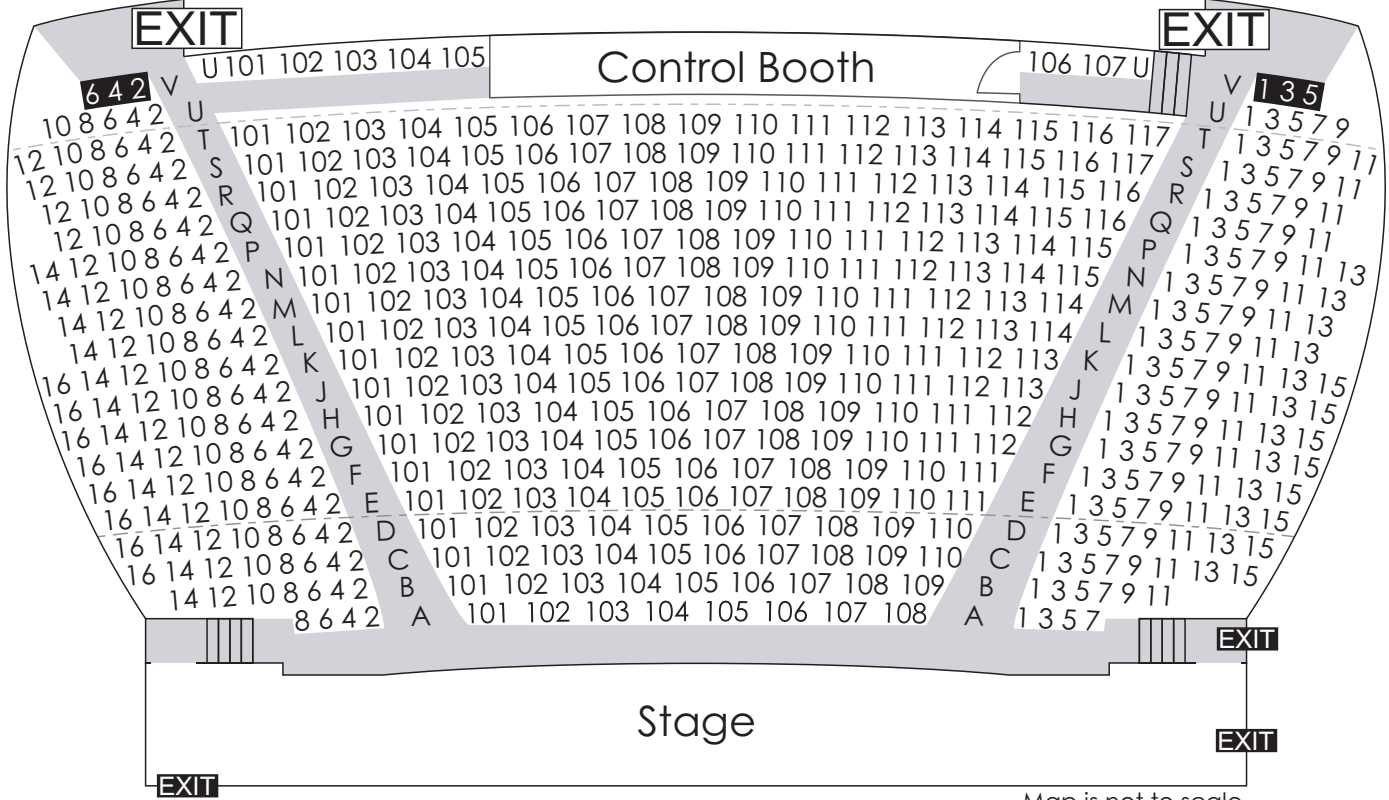

# Bella Rose Arts Centre Seating Plan

**Balcony Right**  
Even Numbered Seats

**Balcony Centre**  
Seats 101 to 116

**Balcony Left**  
Odd Numbered Seats

**Orchestra Right**  
Even Numbered Seats

**Orchestra Centre**  
Seats 101 to 117

**Orchestra Left**  
Odd Numbered Seats

**Legend**

<b>EXIT</b> Standard Entrance/Exit	A Seating Row Letter	----- Change of Floor Grade
<b>EXIT</b> Emergency Exit Only	105 Seat Number	≡ Stairs
	<b>105</b> Accessibility Seating	▬ Aisles